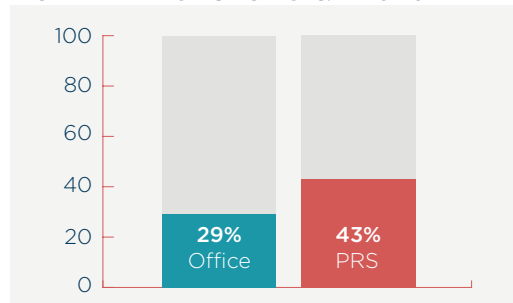

MARKET TURNOVER

SOURCE OF FUNDS

DOMINANT SECTORS 2020

NUMBER OF TRANSACTIONS > €1 MILLION

DOMINANT SECTORS Q4 2020

AVERAGE DEAL SIZE

LOCATION