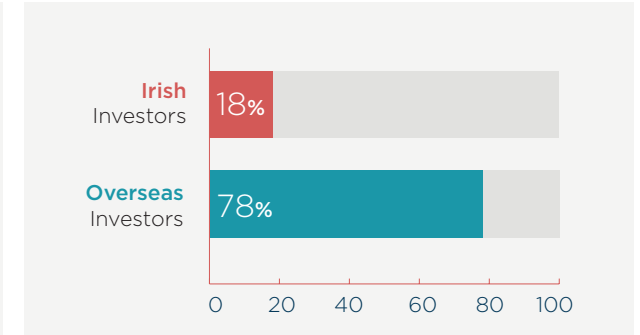

MARKET TURNOVER

SOURCE OF FUNDS

DOMINANT SECTORS 2020

NUMBER OF TRANSACTIONS > €1 MILLION

DOMINANT SECTORS Q4 2020

AVERAGE DEAL SIZE

LOCATION