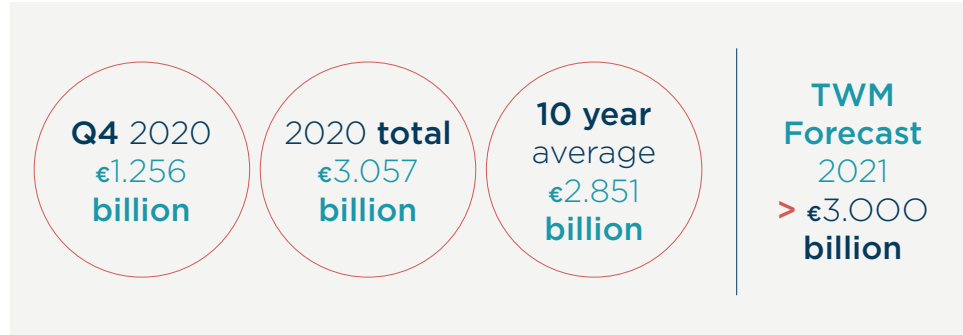

MARKET TURNOVER

SOURCE OF FUNDS

DOMINANT SECTORS 2020

NUMBER OF TRANSACTIONS > €1 MILLION

DOMINANT SECTORS Q4 2020

AVERAGE DEAL SIZE

LOCATION