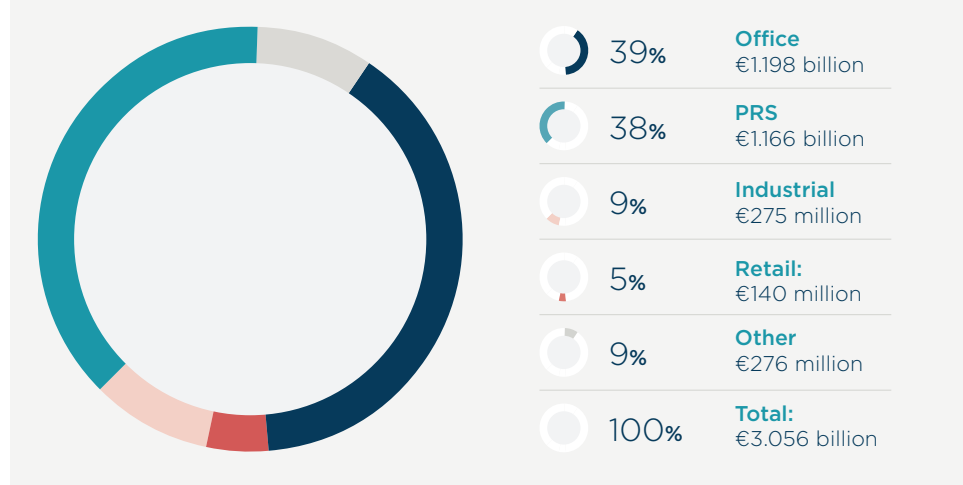

MARKET TURNOVER

SOURCE OF FUNDS

DOMINANT SECTORS 2020

NUMBER OF TRANSACTIONS > €1 MILLION

DOMINANT SECTORS Q4 2020

AVERAGE DEAL SIZE

LOCATION