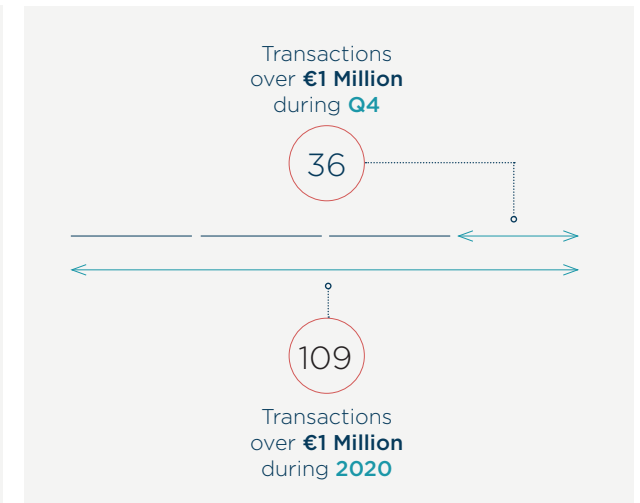

MARKET TURNOVER

SOURCE OF FUNDS

DOMINANT SECTORS 2020

NUMBER OF TRANSACTIONS > €1 MILLION

DOMINANT SECTORS Q4 2020

AVERAGE DEAL SIZE

LOCATION