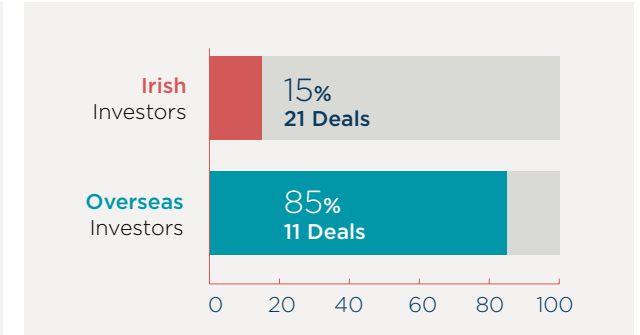

MARKET TURNOVER

Q1 SOURCE OF FUNDS

DOMINANT SECTORS Q1 2021

NUMBER OF TRANSACTIONS > €1 MILLION

TOP 3 DEALS

AVERAGE DEAL SIZE

LOCATION