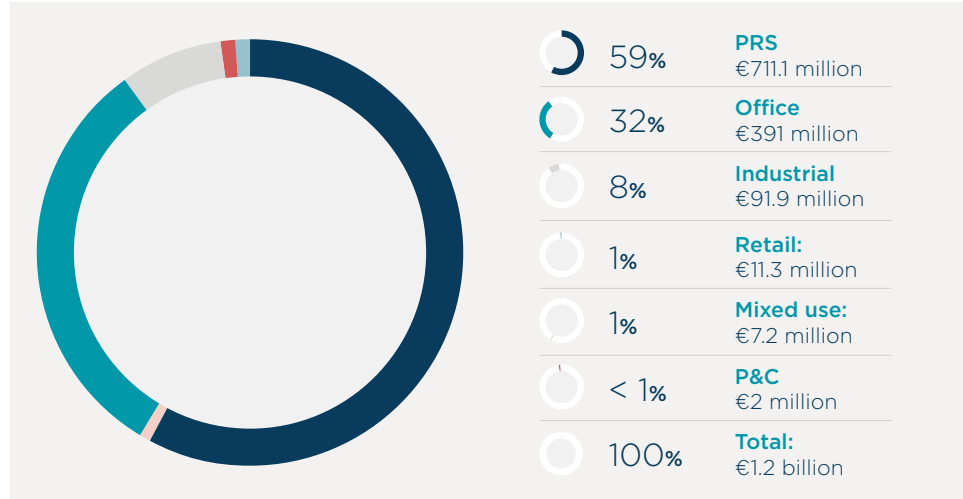

MARKET TURNOVER

Q1 SOURCE OF FUNDS

DOMINANT SECTORS Q1 2021

NUMBER OF TRANSACTIONS > €1 MILLION

TOP 3 DEALS

AVERAGE DEAL SIZE

LOCATION