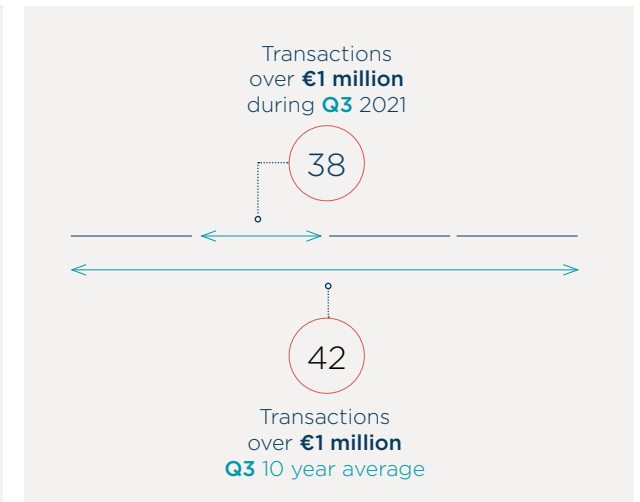

JAMES MCSHANE
Graduate Surveyor
jamesmc@twmproperty.ie
+353 1 676 6566

MARKET TURNOVER

Q3 BUYER PROFILE

DOMINANT SECTORS Q3 2021

NUMBER OF TRANSACTIONS > €1 MILLION

TOP 3 DEALS

AVERAGE DEAL SIZE

LOCATION