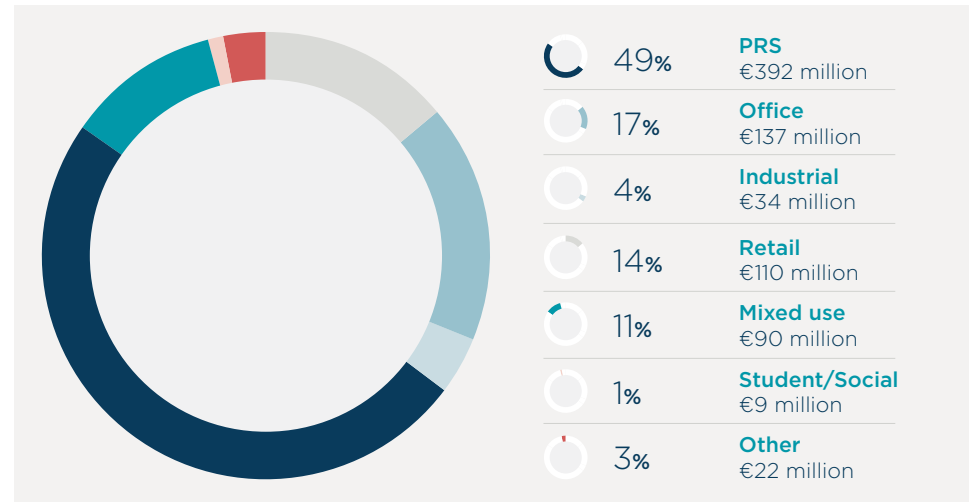

JAMES MCSHANE
Graduate Surveyor
jamesmc@twmproperty.ie
+353 1 676 6566

MARKET TURNOVER

Q3 BUYER PROFILE

DOMINANT SECTORS Q3 2021

NUMBER OF TRANSACTIONS > €1 MILLION

TOP 3 DEALS

AVERAGE DEAL SIZE

LOCATION