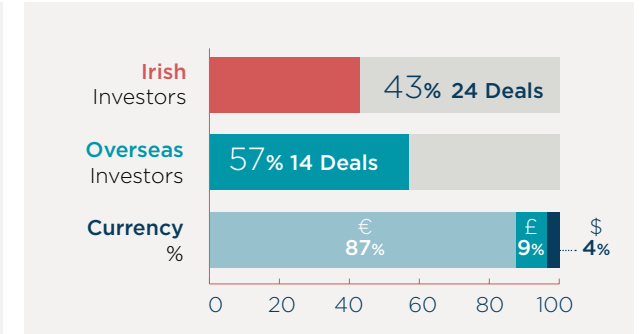

JAMES MCSHANE
Graduate Surveyor
jamesmc@twmproperty.ie
+353 1 676 6566

MARKET TURNOVER

Q3 BUYER PROFILE

DOMINANT SECTORS Q3 2021

NUMBER OF TRANSACTIONS > €1 MILLION

TOP 3 DEALS

AVERAGE DEAL SIZE

LOCATION